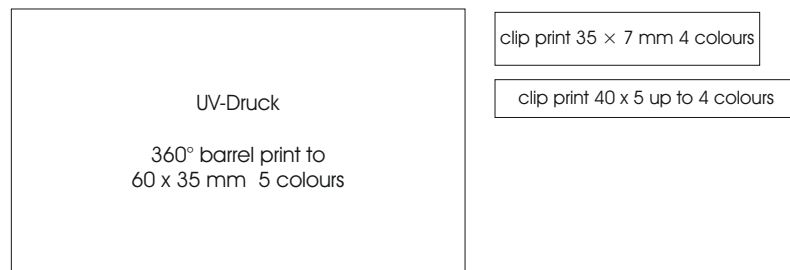

CHALLENGER

Soft touch barrel upper part polished / clip clear