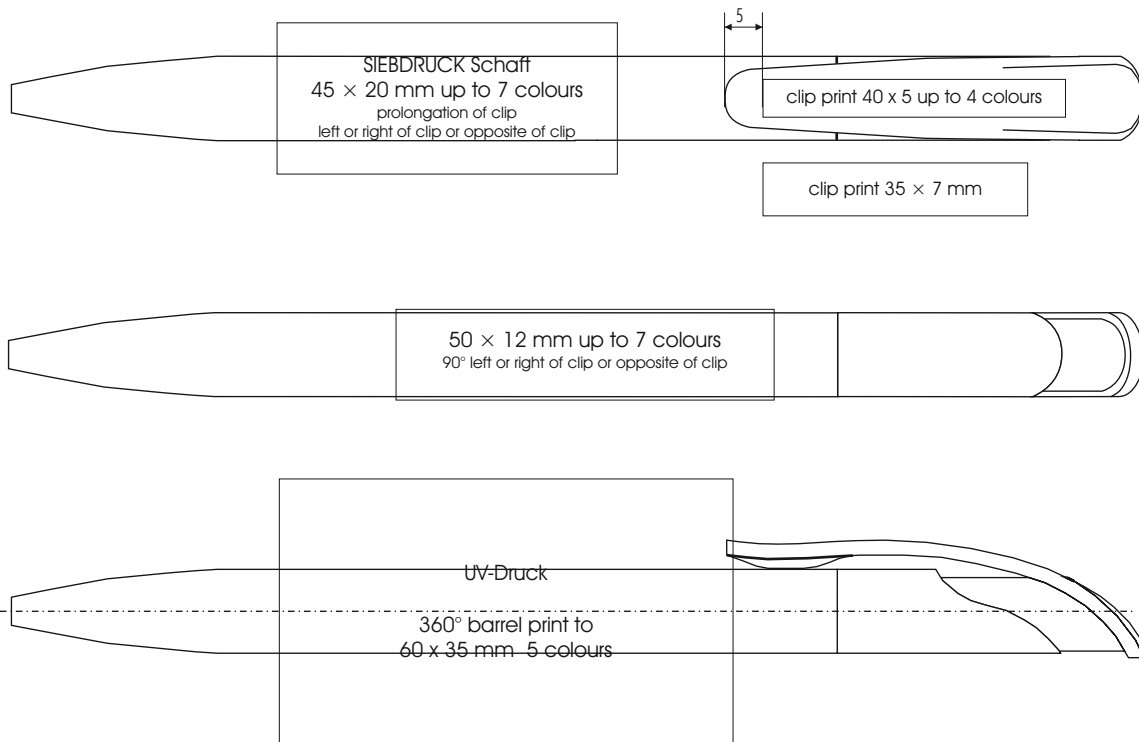

Color Beispiel

STANDARD COLOURS

available for surfaces: clear, frosted, polished, matt and soft touch

Clear/White	Pearl	7527	406	Cool Gray 9	445	Black 7	Black	7448	432
464	7519	Warm Gray 10	Yellow	7408	131	151	718	1495	804
805	Red 032	186	194	201	202	Rhodamine Red	1777	255	267
2726	390	376	347	3255	7484	378	584	5523	5015
7675	2735	2757	2767	2935	7699	Hex. Cyan	542	305	3145