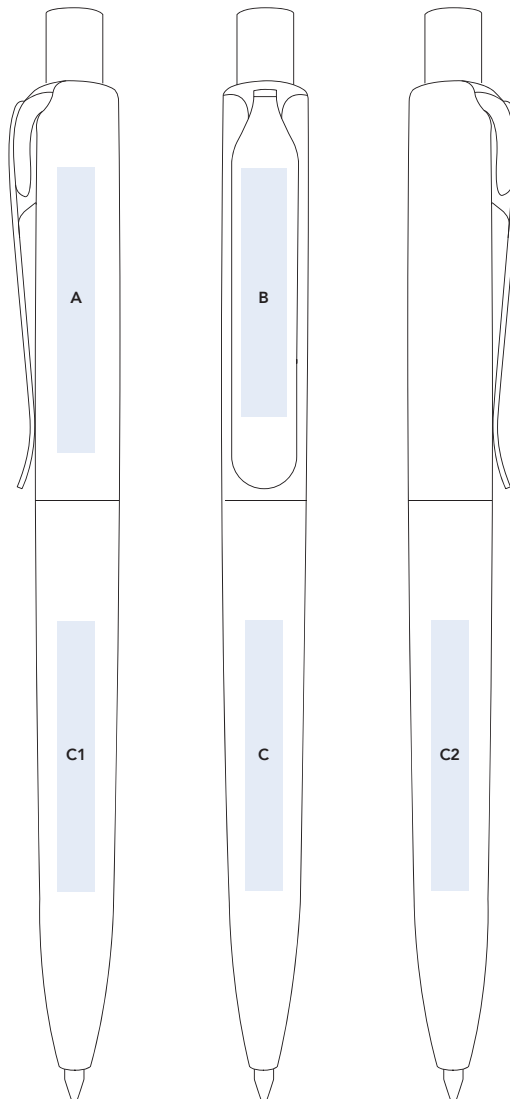

- S Satin finish metal
- C Chrome finish metal

1	2	3		4
P	S	M	-	S

**print areas**

**A side cap**

38 × 5 mm  
1,50" × 0,20"  
2 colours

**Soft Touch version**

1 colour\*

**B metal clip**

33 × 6 mm  
1,29" × 0,23"  
3 colours or  
laser engraving

**C body**

36 × 5 mm  
1,41" × 0,20"  
2 colours

**Soft Touch version**

1 colour\*

**C1 side body**

36 × 5 mm  
1,41" × 0,20"  
2 colours

**Soft Touch version**

1 colour\*

**C2 side body**

36 × 5 mm  
1,41" × 0,20"  
2 colours

**Soft Touch version**

1 colour\*

\*black, white or silver.

Evaluated upon request:

- Printing up to 2 colours
- PMS

Standard refill:

Floating Ball® 1.0 mm.

Discover other options

on page 172.

All Prodir pens are refillable.

**product code**

- 1 writing systems**  
**P** Push ball pen
- 2 clip**  
**S** Satin finish metal