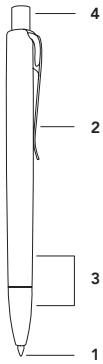

- S Satin finish metal
- C Chrome finish metal

1	2	3		4
P	S	M	-	S

**print areas**

**A side cap**

38 × 5 mm  
1,50" × 0,20"  
2 colours

**Soft Touch version**

1 colour\*

**B metal clip**

33 × 6 mm  
1,29" × 0,23"  
3 colours or  
laser engraving

**C body**

36 × 5 mm  
1,41" × 0,20"  
2 colours

**Soft Touch version**

1 colour\*

**C1 side body**

36 × 5 mm  
1,41" × 0,20"  
2 colours

**Soft Touch version**

1 colour\*

**C2 side body**

36 × 5 mm  
1,41" × 0,20"  
2 colours

**Soft Touch version**

1 colour\*

\*black, white or silver.

Evaluated upon request:

- Printing up to 2 colours
- PMS

Standard refill:

Floating Ball® 1.0 mm.

Discover other options

on page 172.

All Prodir pens are refillable.

**product code**

- 1 writing systems**  
**P** Push ball pen
- 2 clip**  
**S** Satin finish metal