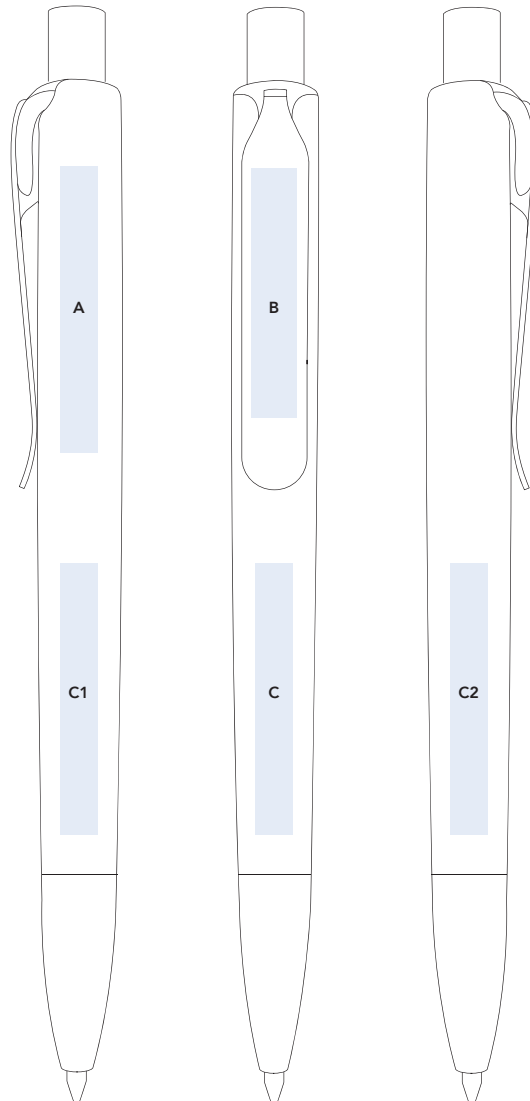

Standard refill:

Floating Ball® 1.0 mm.

Discover other options

on page 172.

All Prodir pens are refillable.

**product code**

- 1 writing systems**  
**P** Push ball pen
- 2 clip**  
**S** Satin finish metal

- 4 button**  
**S** Satin finish metal  
**C** Chrome finish metal

1	2	3		4
P	S	H	-	S

**print areas**

**A side cap**

38 × 5 mm  
 1,50" × 0,20"  
 2 colours

**Soft Touch version**

1 colour\*

**B metal clip**

33 × 6 mm  
 1,29" × 0,23"  
 3 colours or  
 laser engraving

**C body**

36 × 5 mm  
 1,41" × 0,20"  
 2 colours

**Soft Touch version**

1 colour\*

**C1 side body**

36 × 5 mm  
 1,41" × 0,20"  
 2 colours

**Soft Touch version**

1 colour\*

**C2 side body**

36 × 5 mm  
 1,41" × 0,20"  
 2 colours

**Soft Touch version**

1 colour\*

- \*black, white or silver.  
 Evaluated upon request:
- Printing up to 2 colours
  - PMS

Standard refill:  
 Floating Ball® 1.0 mm.  
 Discover other options  
 on page 172.  
 All Prodir pens are refillable.