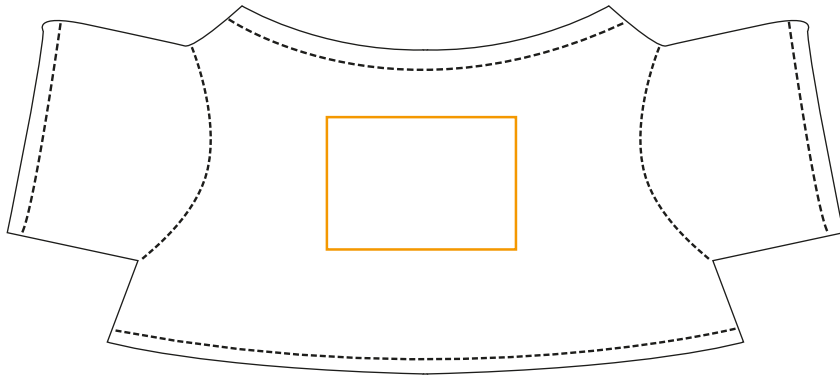

5012

Print position

1. FRONT
2. FRONT
3. LABEL

Printing size (mm)

- 50 mm x 35 mm
- 50 mm x 35 mm
- 35 mm x 10 mm

Printing code

- TSB
- TR50
- TB

Handlingcode

- HKB
- HKC
- HKB

1 + 2. FRONT

3. LABEL