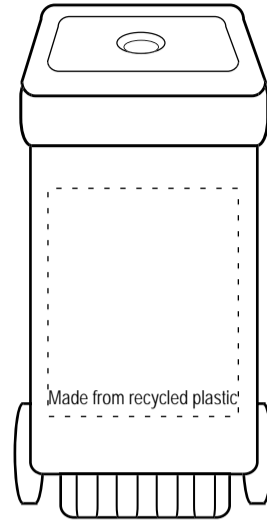

Wheelie Bin Sharpener

Dimensions: 45 x 65 x 45mm

Print area: 25 x 30mm (indicated by dashed line)

Scale: 100%

Minimum recommended font size: 7pt

Eco strapline is optional