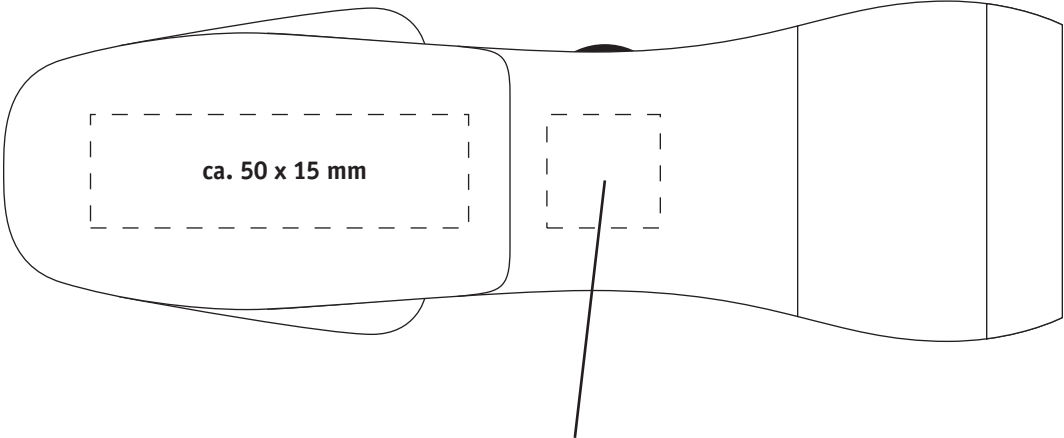

LED torch with multi tool REFLECTS-OSINNIKI (51360)

ca. 15 x 15 mm