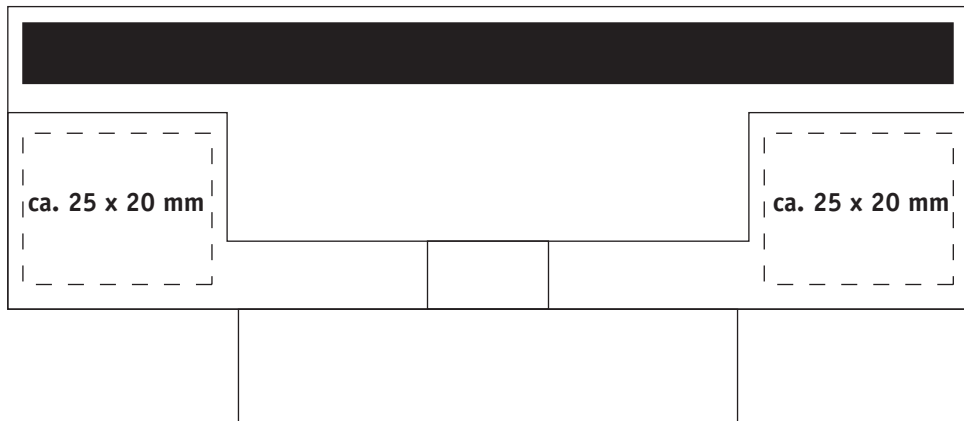

Speaker with radio REFLECTS-CORMANO (51546)

max. Logolänge 60 mm innerhalb der Fläche/
max. length of logo 60 mm within imprint area