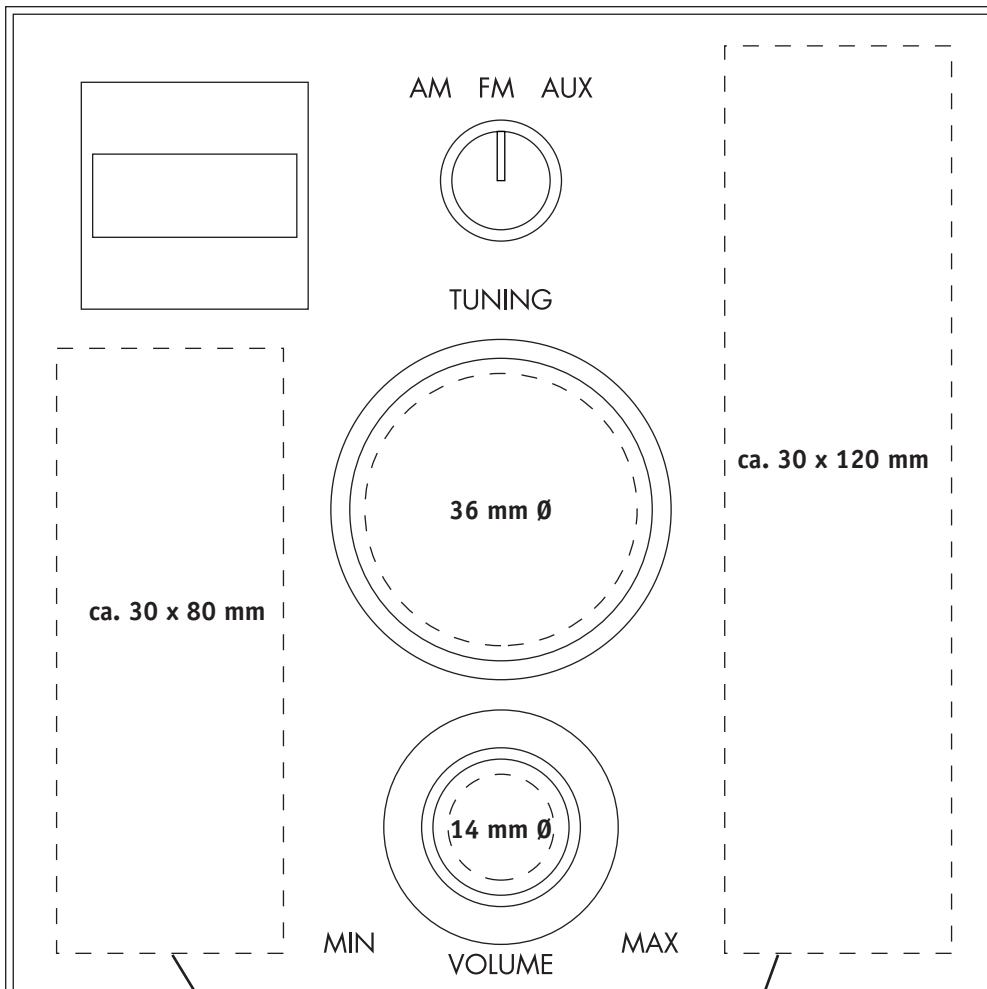

Speaker with radio REFLECTS-CORMANO (51546)

max. Logolänge 60 mm innerhalb der Fläche/
max. length of logo 60 mm within imprint area