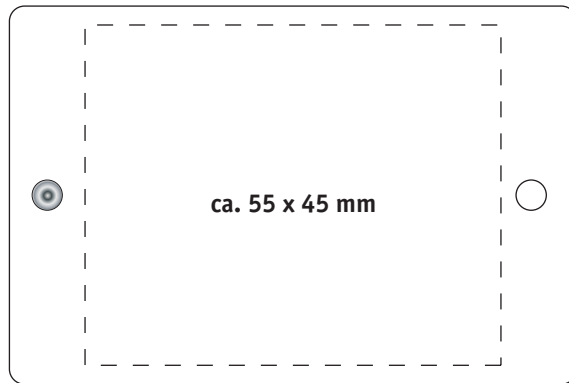

Luggage tag REFLECTS-ABBEVILLE (51592)

Doming

ca. 25 x 15 mm

ca. 55 x 45 mm