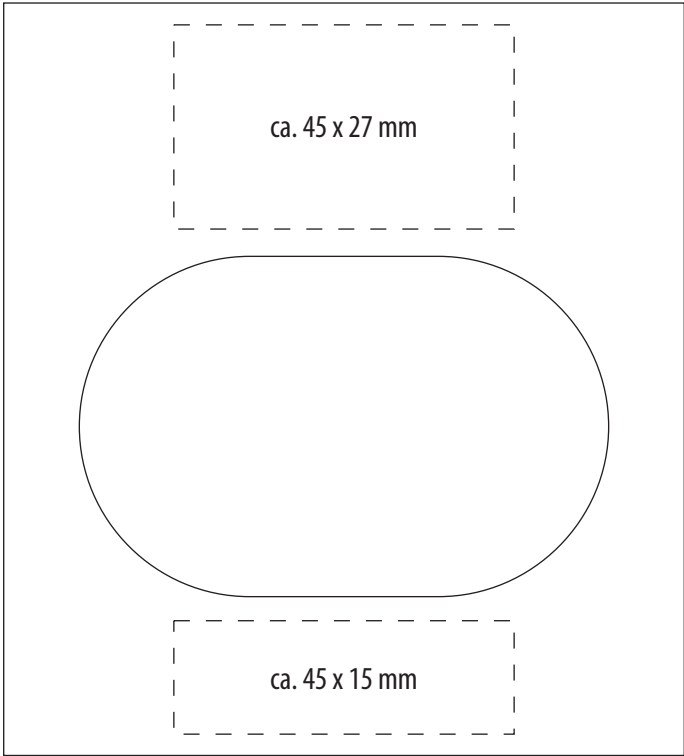

DESKTOP ORGANIZER **REFLECTS-SOROCABA** (52345)

Front

Back