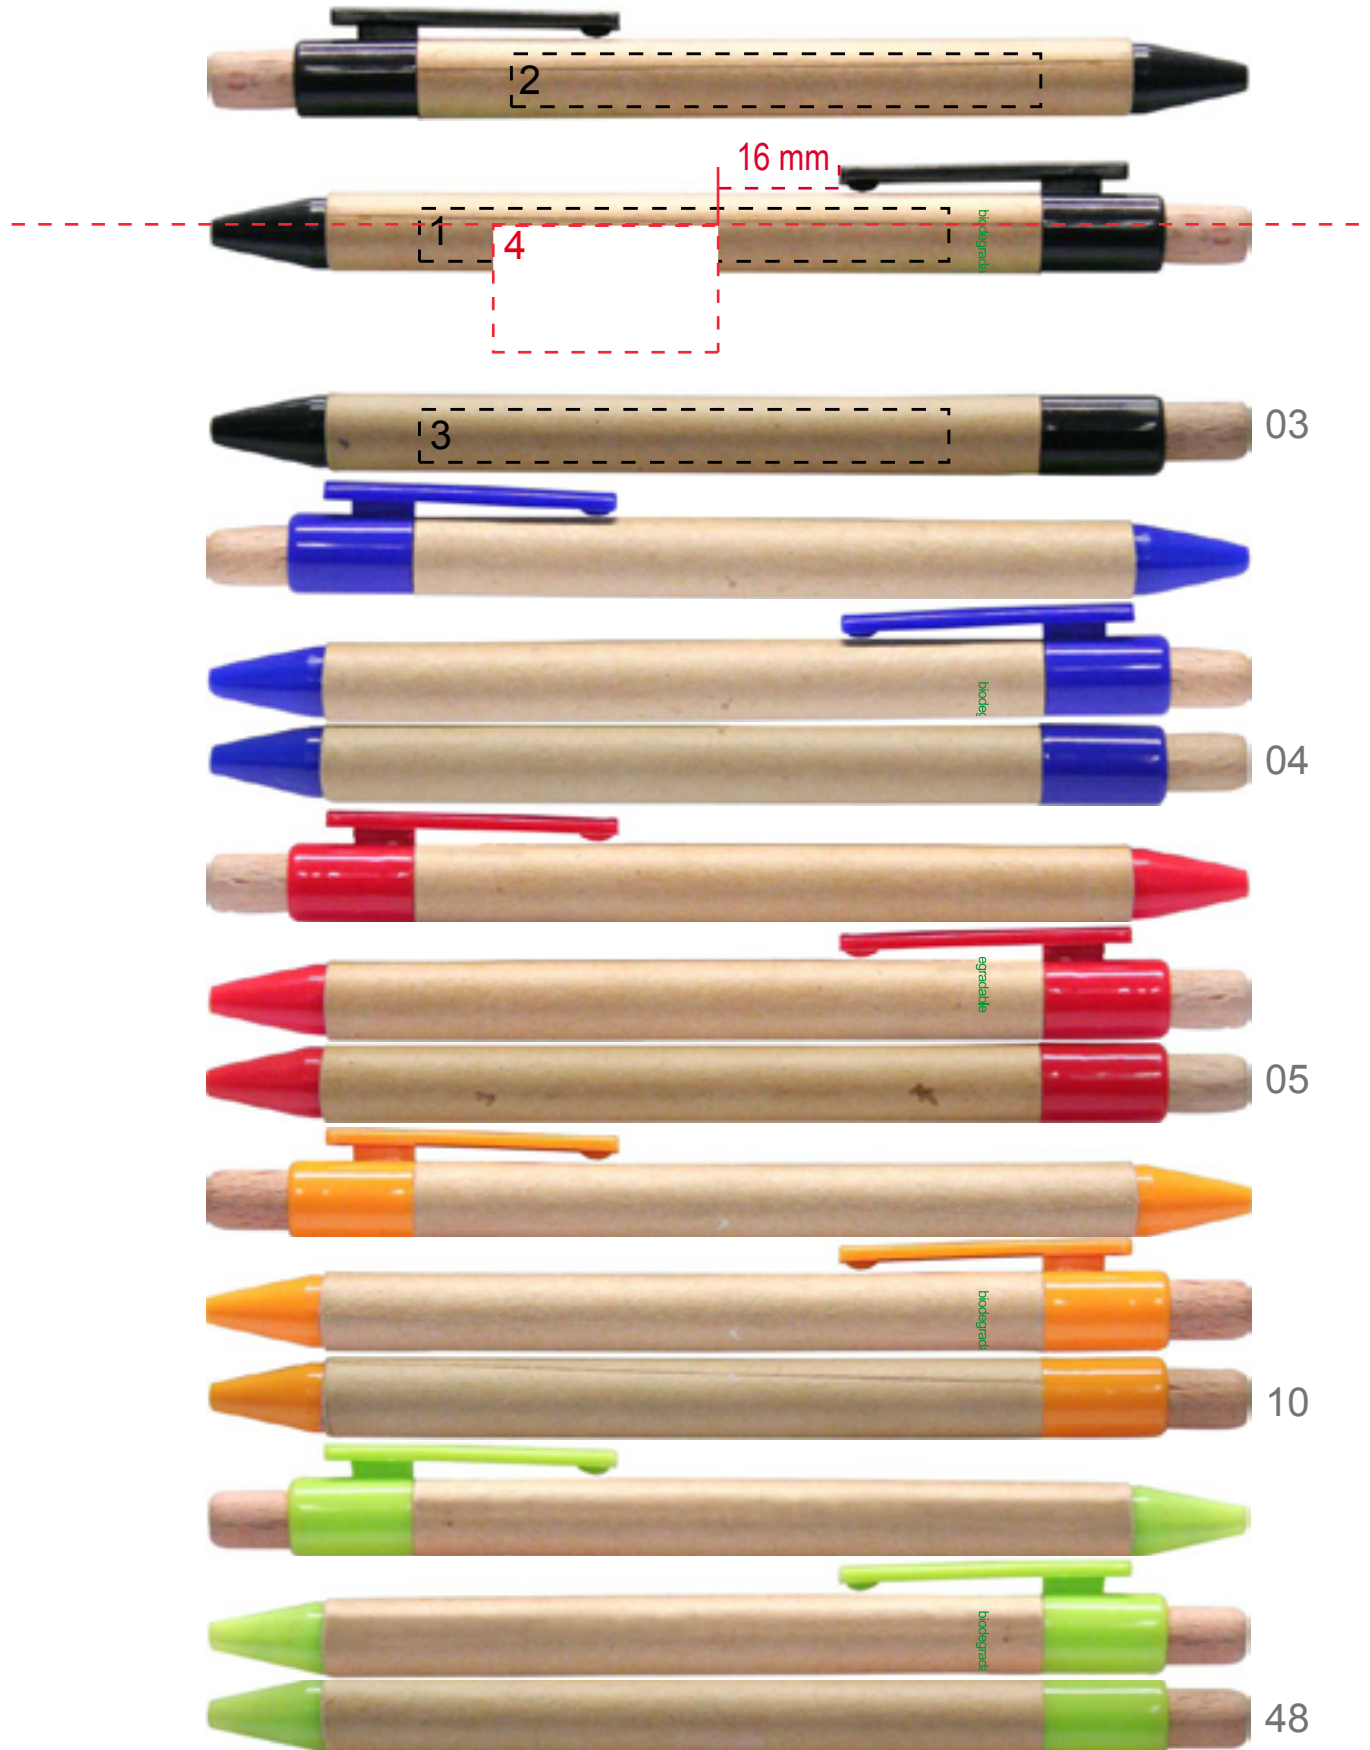

**IT3888**

**100%**

**Position**

**Print size (mm)**

**Print code (no of colors)**

- 1: Barrel right
- 2: Barrel left
- 3: Opposite clip
- 4: Round print

70x7  
70x7  
70x7  
30x17

P1(4)/Z  
P1(4)/Z  
P1(4)/Z  
P1(1)/Z

The text biodegradable is pre printed and varies in position  
Light print colors are hardly visible on the cardboard barrel, because of the reflection of the material.