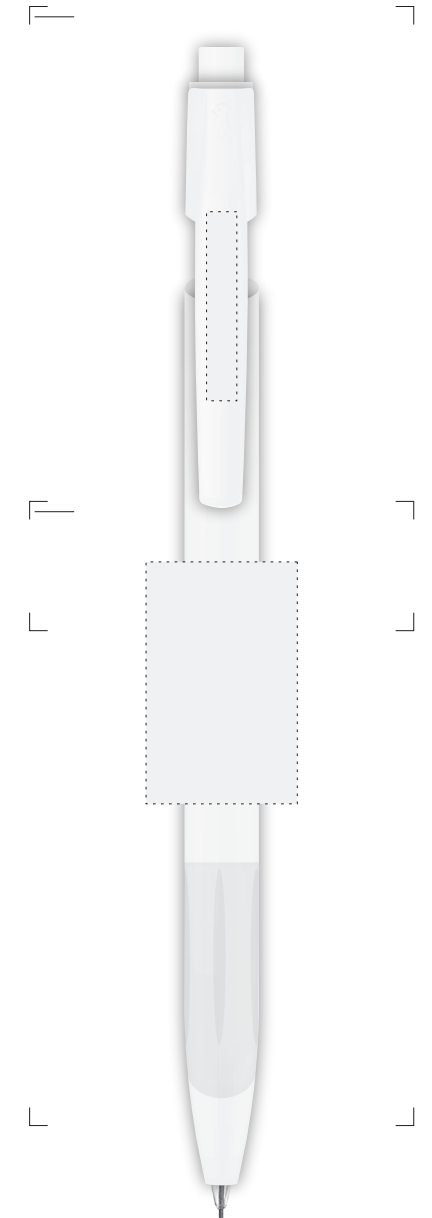

# Media Clic Grip Pencil

SCREEN PRINTING  
Clip Centered: 20 x 32 mm.  
4 colours

SCREEN PRINTING  
Rear Clip: 20 x 32 mm.  
4 colours

SCREEN PRINTING  
Clip: 4 x 25 mm.  
2 colour

# Media Clic Grip Pen Digital

Image area: 31,5 x 85 mm.  
Cutting area: 30 x 81 mm.  
Text area: 28 x 77 mm.

SCREEN PRINTING  
Clip: 4 x 25 mm.  
2 colour