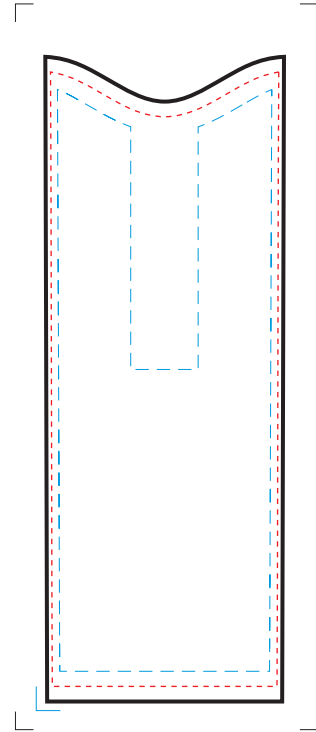

# Media Clic Grip Pencil

SCREEN PRINTING  
Clip Centered: 20 x 32 mm.  
4 colours

SCREEN PRINTING  
Rear Clip: 20 x 32 mm.  
4 colours

SCREEN PRINTING  
Clip: 4 x 25 mm.  
2 colour

# Media Clic Grip Pen Digital

Image area: 31,5 x 85 mm.  
Cutting area: 30 x 81 mm.  
Text area: 28 x 77 mm.

SCREEN PRINTING  
Clip: 4 x 25 mm.  
2 colour