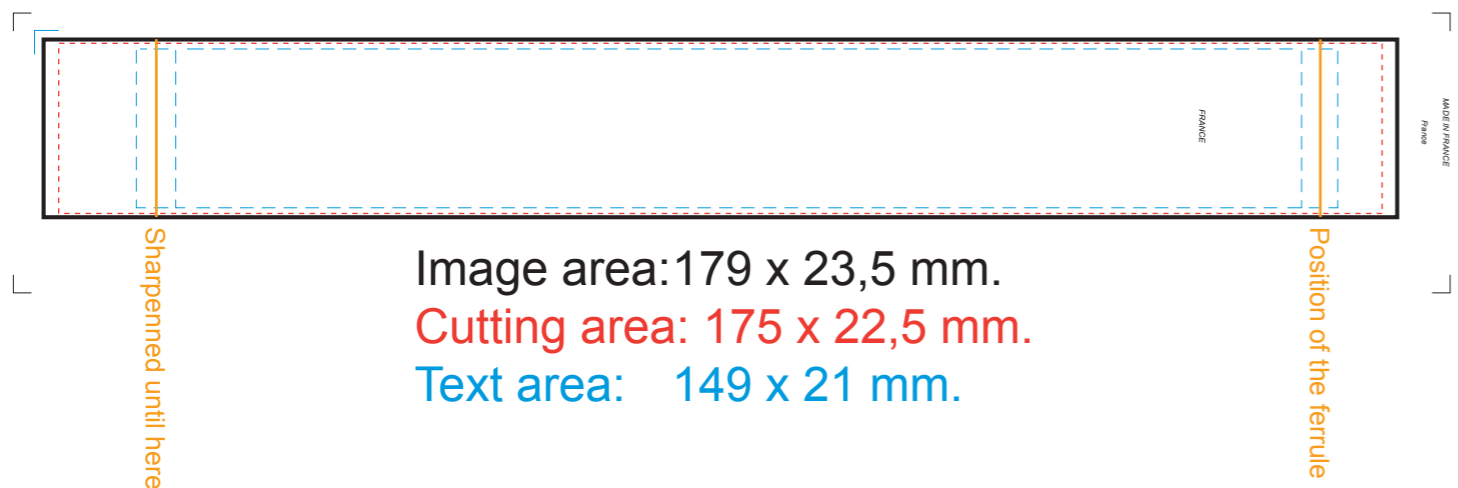

SCREEN PRINTING
Barrel: 20 x 60 mm.
1 or 2 colours

SCREEN PRINTING
Barrel: 20 x 80 mm.
1 colour

SCREEN PRINTING
Barrel: 20 x 60 mm.
1 or 2 colours

SCREEN PRINTING
Barrel: 20 x 80 mm.
1 colour

Unsharpened - Eraser

Unsharpened - Cut End

Sharpened - Eraser

Sharpened - Cut End