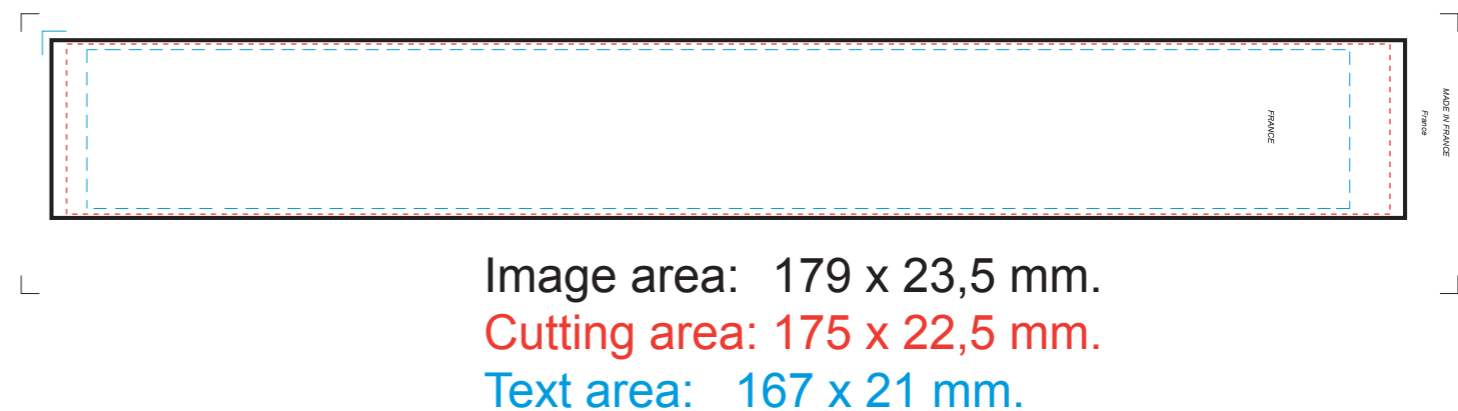

Unsharpened - Cut End