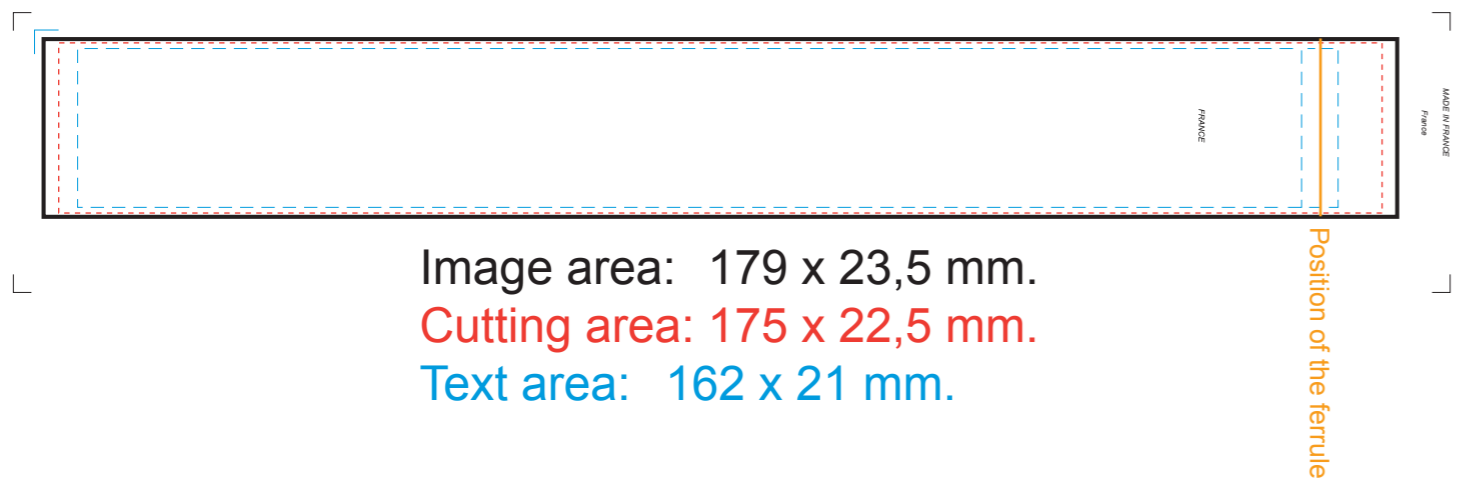

SCREEN PRINTING
Barrel: 20 x 60 mm.
1 or 2 colours

SCREEN PRINTING
Barrel: 20 x 80 mm.
1 colour

SCREEN PRINTING
Barrel: 20 x 60 mm.
1 or 2 colours

SCREEN PRINTING
Barrel: 20 x 80 mm.
1 colour

Unsharpened - Eraser

Unsharpened - Cut End

Sharpened - Eraser

Sharpened - Cut End